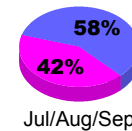

Gender Comparison 2012-2013

Jan/Feb/Mar

Male

Female