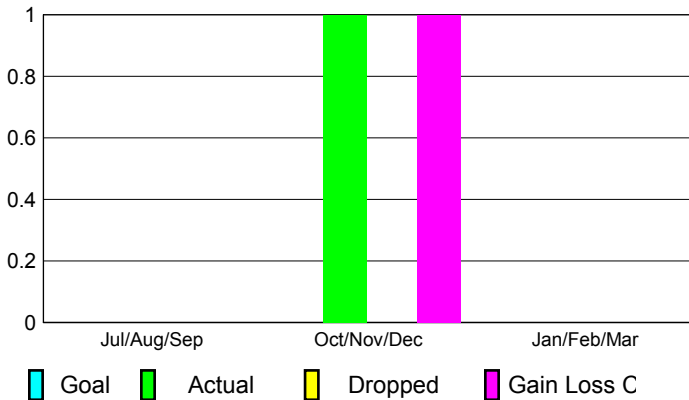

## CLUBS

Club Results  
2012-2013

Clubs  
2011-2012

Month	New Club Goal	Actual New Clubs	Actual Dropped Clubs	Gain/Loss of Clubs	Gain/Loss of Clubs
Jul/Aug/Sep		0	0	0	0
Oct/Nov/Dec		1	0	1	-2
Jan/Feb/Mar					0
<b>Totals</b>		<b>1</b>	<b>0</b>	<b>1</b>	<b>-2</b>

### Club Results 2012-2013

Goal, New, Dropped, Gain/Loss