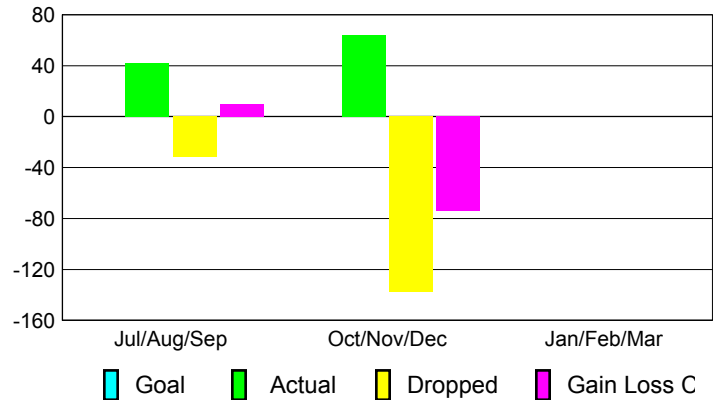

### YTD Status Quo Clubs 2012-2013

Status Quo Clubs Compared to Status Quo Members

## MEMBERSHIP

Membership Results  
2012-2013

Membership  
2011-2012

Month	Net Memb Goal	Actual New Memb	Actual Dropped Memb	Gain/Loss of Memb	Gain/Loss of Memb
Jul/Aug/Sep		42	-32	10	-27
Oct/Nov/Dec		64	-138	-74	-82
Jan/Feb/Mar					-59
<b>Totals</b>		<b>106</b>	<b>-170</b>	<b>-64</b>	<b>-168</b>

### Membership Results 2012-2013

Goal, New, Dropped, Gain/Loss

### Comparison of Membership Gain/Loss

Current Year Compared to the Previous Year