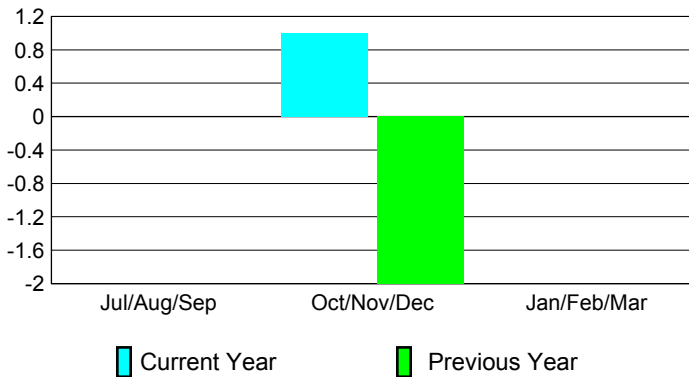

2012-2013 GMT Reports for District (or Undistricted) **District 301A1**

GMT: Doctor DATUK K NAGARATNA

Location: PHILIPPINES

GMT CA: 5

CLUBS

Club Results
2012-2013

Clubs
2011-2012

Month	New Club Goal	Actual New Clubs	Actual Dropped Clubs	Gain/Loss of Clubs	Gain/Loss of Clubs
Jul/Aug/Sep		0	0	0	0
Oct/Nov/Dec		1	0	1	-2
Jan/Feb/Mar					0
Totals		1	0	1	-2

Club Results 2012-2013

Goal, New, Dropped, Gain/Loss

Comparison of Club Gain/Loss

Current Year Compared to the Previous Year

YTD Status Quo Clubs 2012-2013

Status Quo Clubs Compared to Status Quo Members

MEMBERSHIP

Membership Results
2012-2013

Membership
2011-2012

Month	Net Memb Goal	Actual New Memb	Actual Dropped Memb	Gain/Loss of Memb	Gain/Loss of Memb
Jul/Aug/Sep		42	-32	10	-27
Oct/Nov/Dec		64	-138	-74	-82
Jan/Feb/Mar					-59
Totals		106	-170	-64	-168

Membership Results 2012-2013

Goal, New, Dropped, Gain/Loss

Comparison of Membership Gain/Loss

Current Year Compared to the Previous Year

Gender Comparison 2012-2013

Jan/Feb/Mar

Male

Female