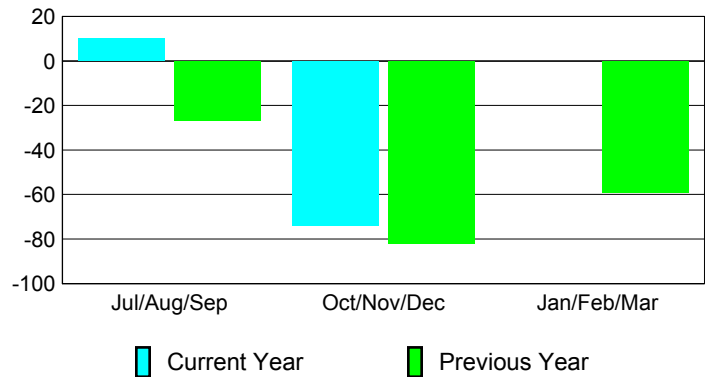

Gender Comparison 2012-2013

Jan/Feb/Mar

Male

Female